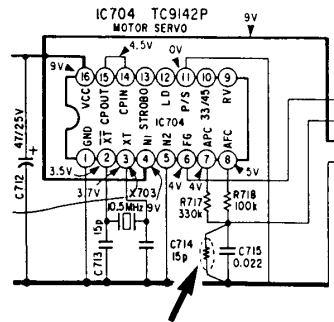

SONY

Hi-Fi Products
Service Bulletin

Model: TC-K700ES

No. 7

Subject: Improvement of Wow and Flutter

Date: February 25, 1988

Symptom:
(62)

Wow and flutter is generated just after play is initiated.

Solution:

Add an 820K Ω resistor (P/N 1-215-491-00) in parallel with C715 on the system control board.

Please note affected serial numbers.

Description	Part Number
820KΩ Resistor	1-215-491-00

【System Control Board】

Mount a 820K Ω resistor here

affected Serial Numbers

US Model: up to 800,500

Reference:

PRINTED IN U.S.A.
CSA-13288-5

CSA-13 Tame Deck