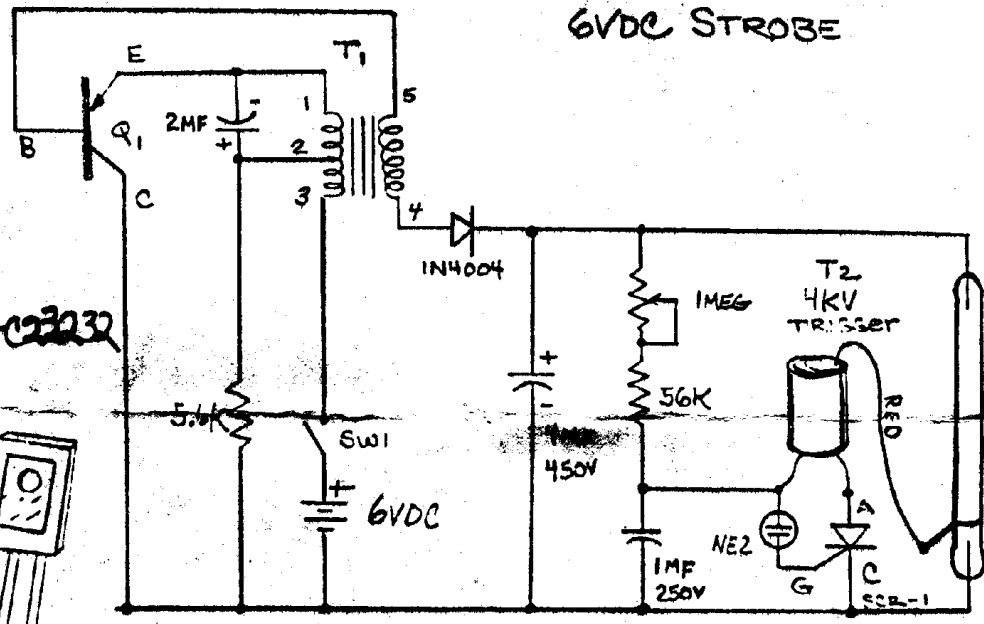

6VDC STROBE

ADV136

CAMERA FLASH UNIT

C23232

120VAC STROBE

OBSERVE Polarity of Electrolytics AND MAKE FLASHTUBE CONNECTIONS EXACTLY AS SHOWN. ADJUST 1MEG TRIMMER FOR DESIRED RATE

CAUTION: HIGH VOLTAGES ARE PRESENT