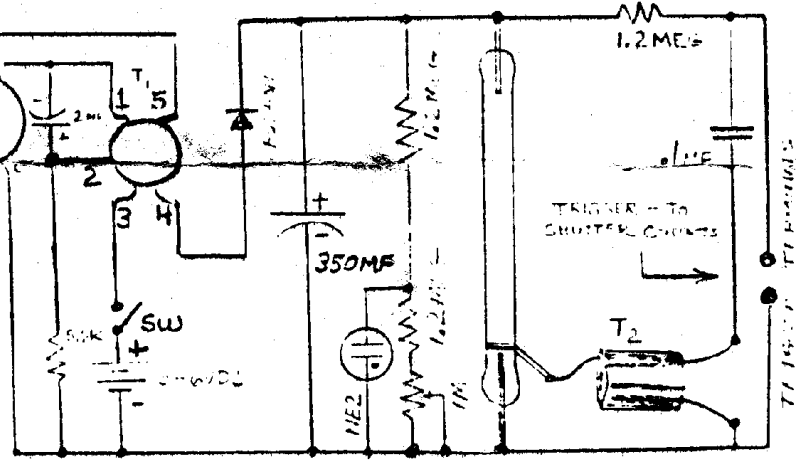

6VDC STROBE

ADV136

CAMERA FLASH UNIT

C23232

120VAC STROBE

OBSERVE Polarity of Electrolytics AND MAKE FLASHTUBE CONNECTIONS EXACTLY AS SHOWN. ADJUST 1MEG TRIMMER FOR DESIRED RATE

CAUTION: HIGH VOLTAGES ARE PRESENT