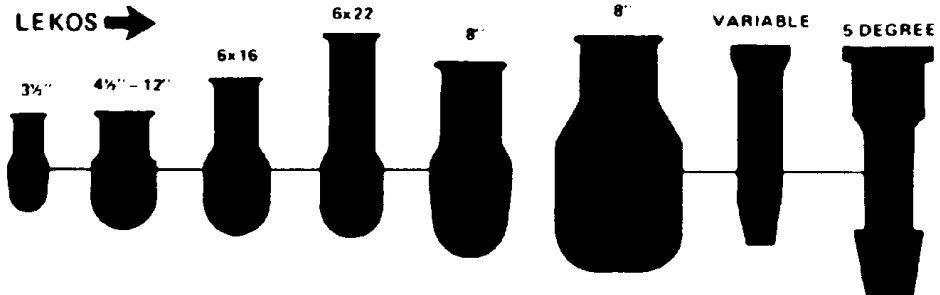

LEKOS →

PAR-64

SCOOPS

EFFECTS PROJECTOR

FOLLOWSPOT

FRESNELS

BARN DOOR

PATTERN HOLDER

COLOR CHANGER

IRIS

COLOR WHEEL

8' STRIPLIGHT

6' STRIPLIGHT

SECTION

SECTION

4 CIRCUIT FAR CYC