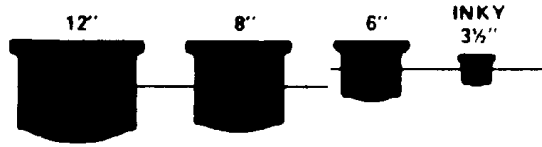

LEKOS →

PAR-64

SCOOPS

EFFECTS PROJECTOR

FOLLOWSPOT

FRESNELS

BARN DOOR

PATTERN HOLDER

COLOR CHANGER

IRIS

COLOR WHEEL

8' STRIPLIGHT

6' STRIPLIGHT

SECTION

SECTION

4 CIRCUIT FAR CYC

3 CIRCUIT FAR CYC