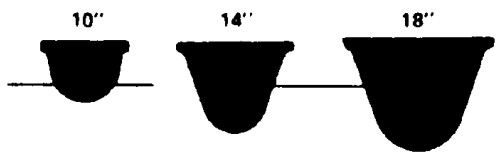

LEKOS →

PAR-64

SCOOPS

EFFECTS PROJECTOR

FOLLOWSPOT

FRESNELS

BARN DOOR

PATTERN HOLDER

COLOR CHANGER

IRIS

COLOR WHEEL

8' STRIPLIGHT

6' STRIPLIGHT

SECTION

SECTION

4 CIRCUIT FAR CYC