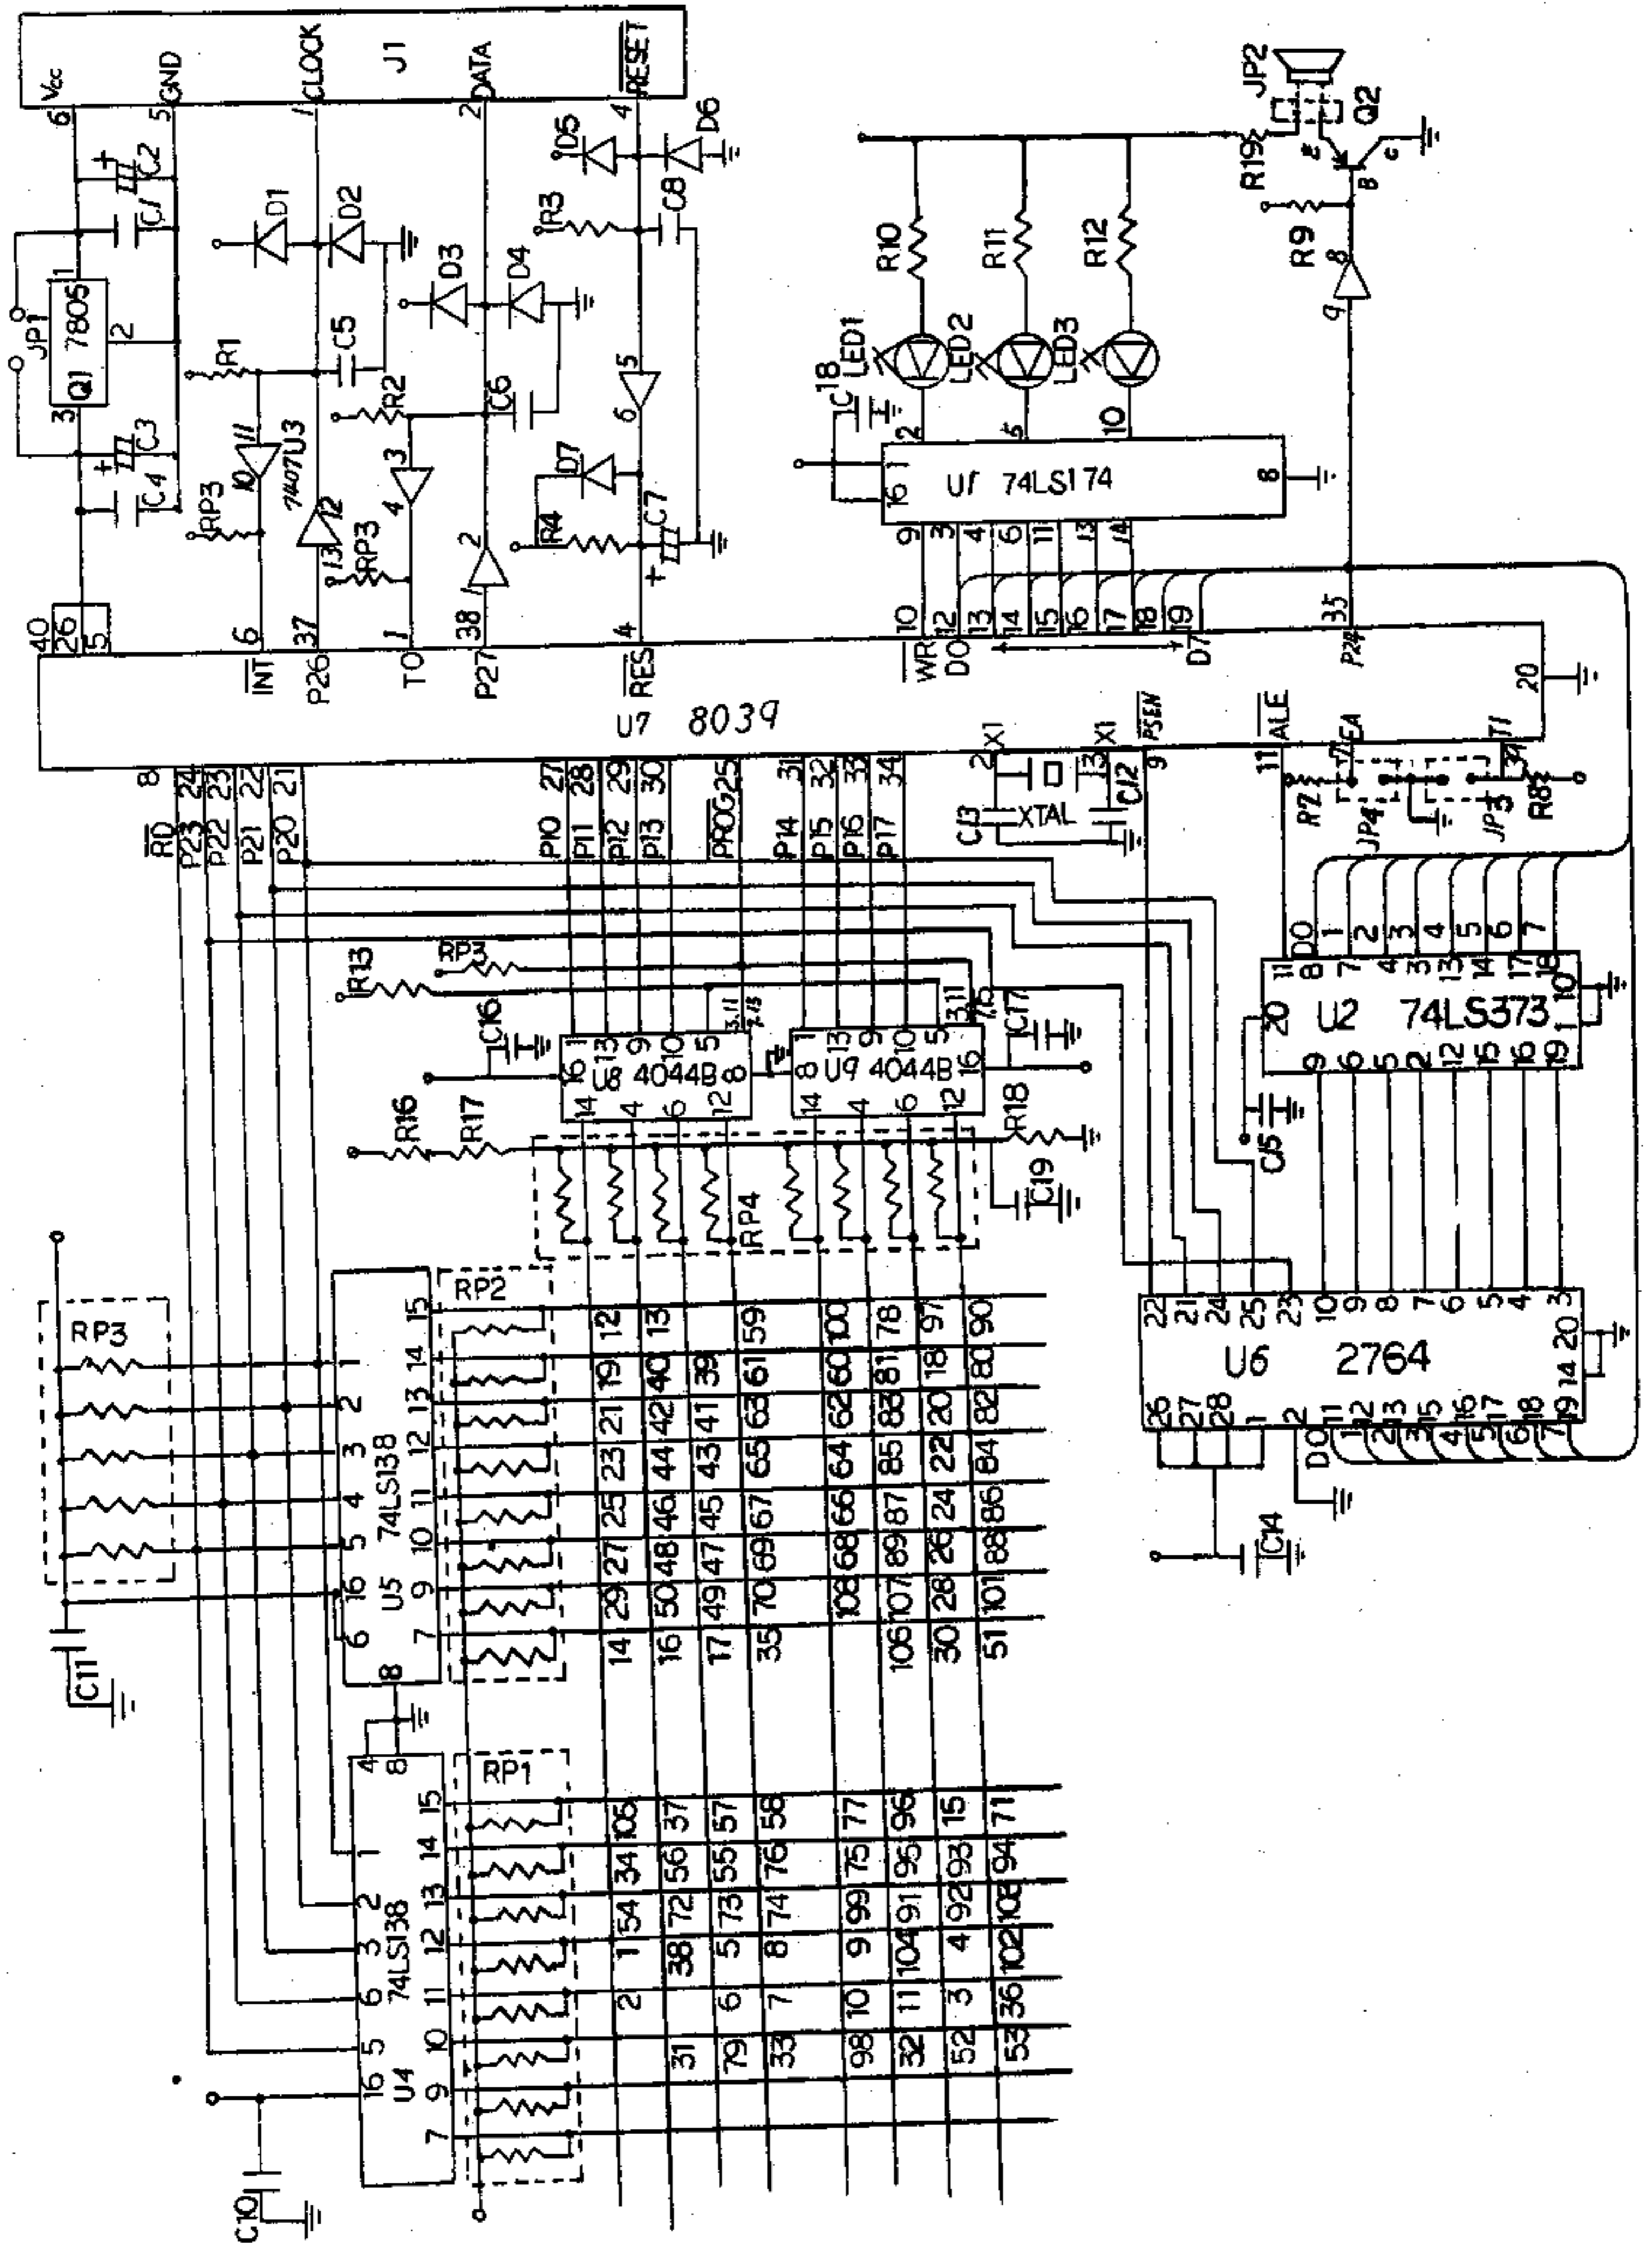

BTC-5339 Rev. 1.1 CIRCUIT DIAGRAM

Typical Taiwan Keyboard

BTC-5339/5349/5359/5369 Rev. 2.0 CIRCUIT DIAGRAM

Typical Taiwan Keyboard

BTC-5339/5349/5359/5369 Rev. 6.1/6.2 CIRCUIT DIAGRAM

Typical Taiwan Keyboard

FK-2001 FK-2002 CIRCUIT DIAGRAM

**FOCUS
2001**