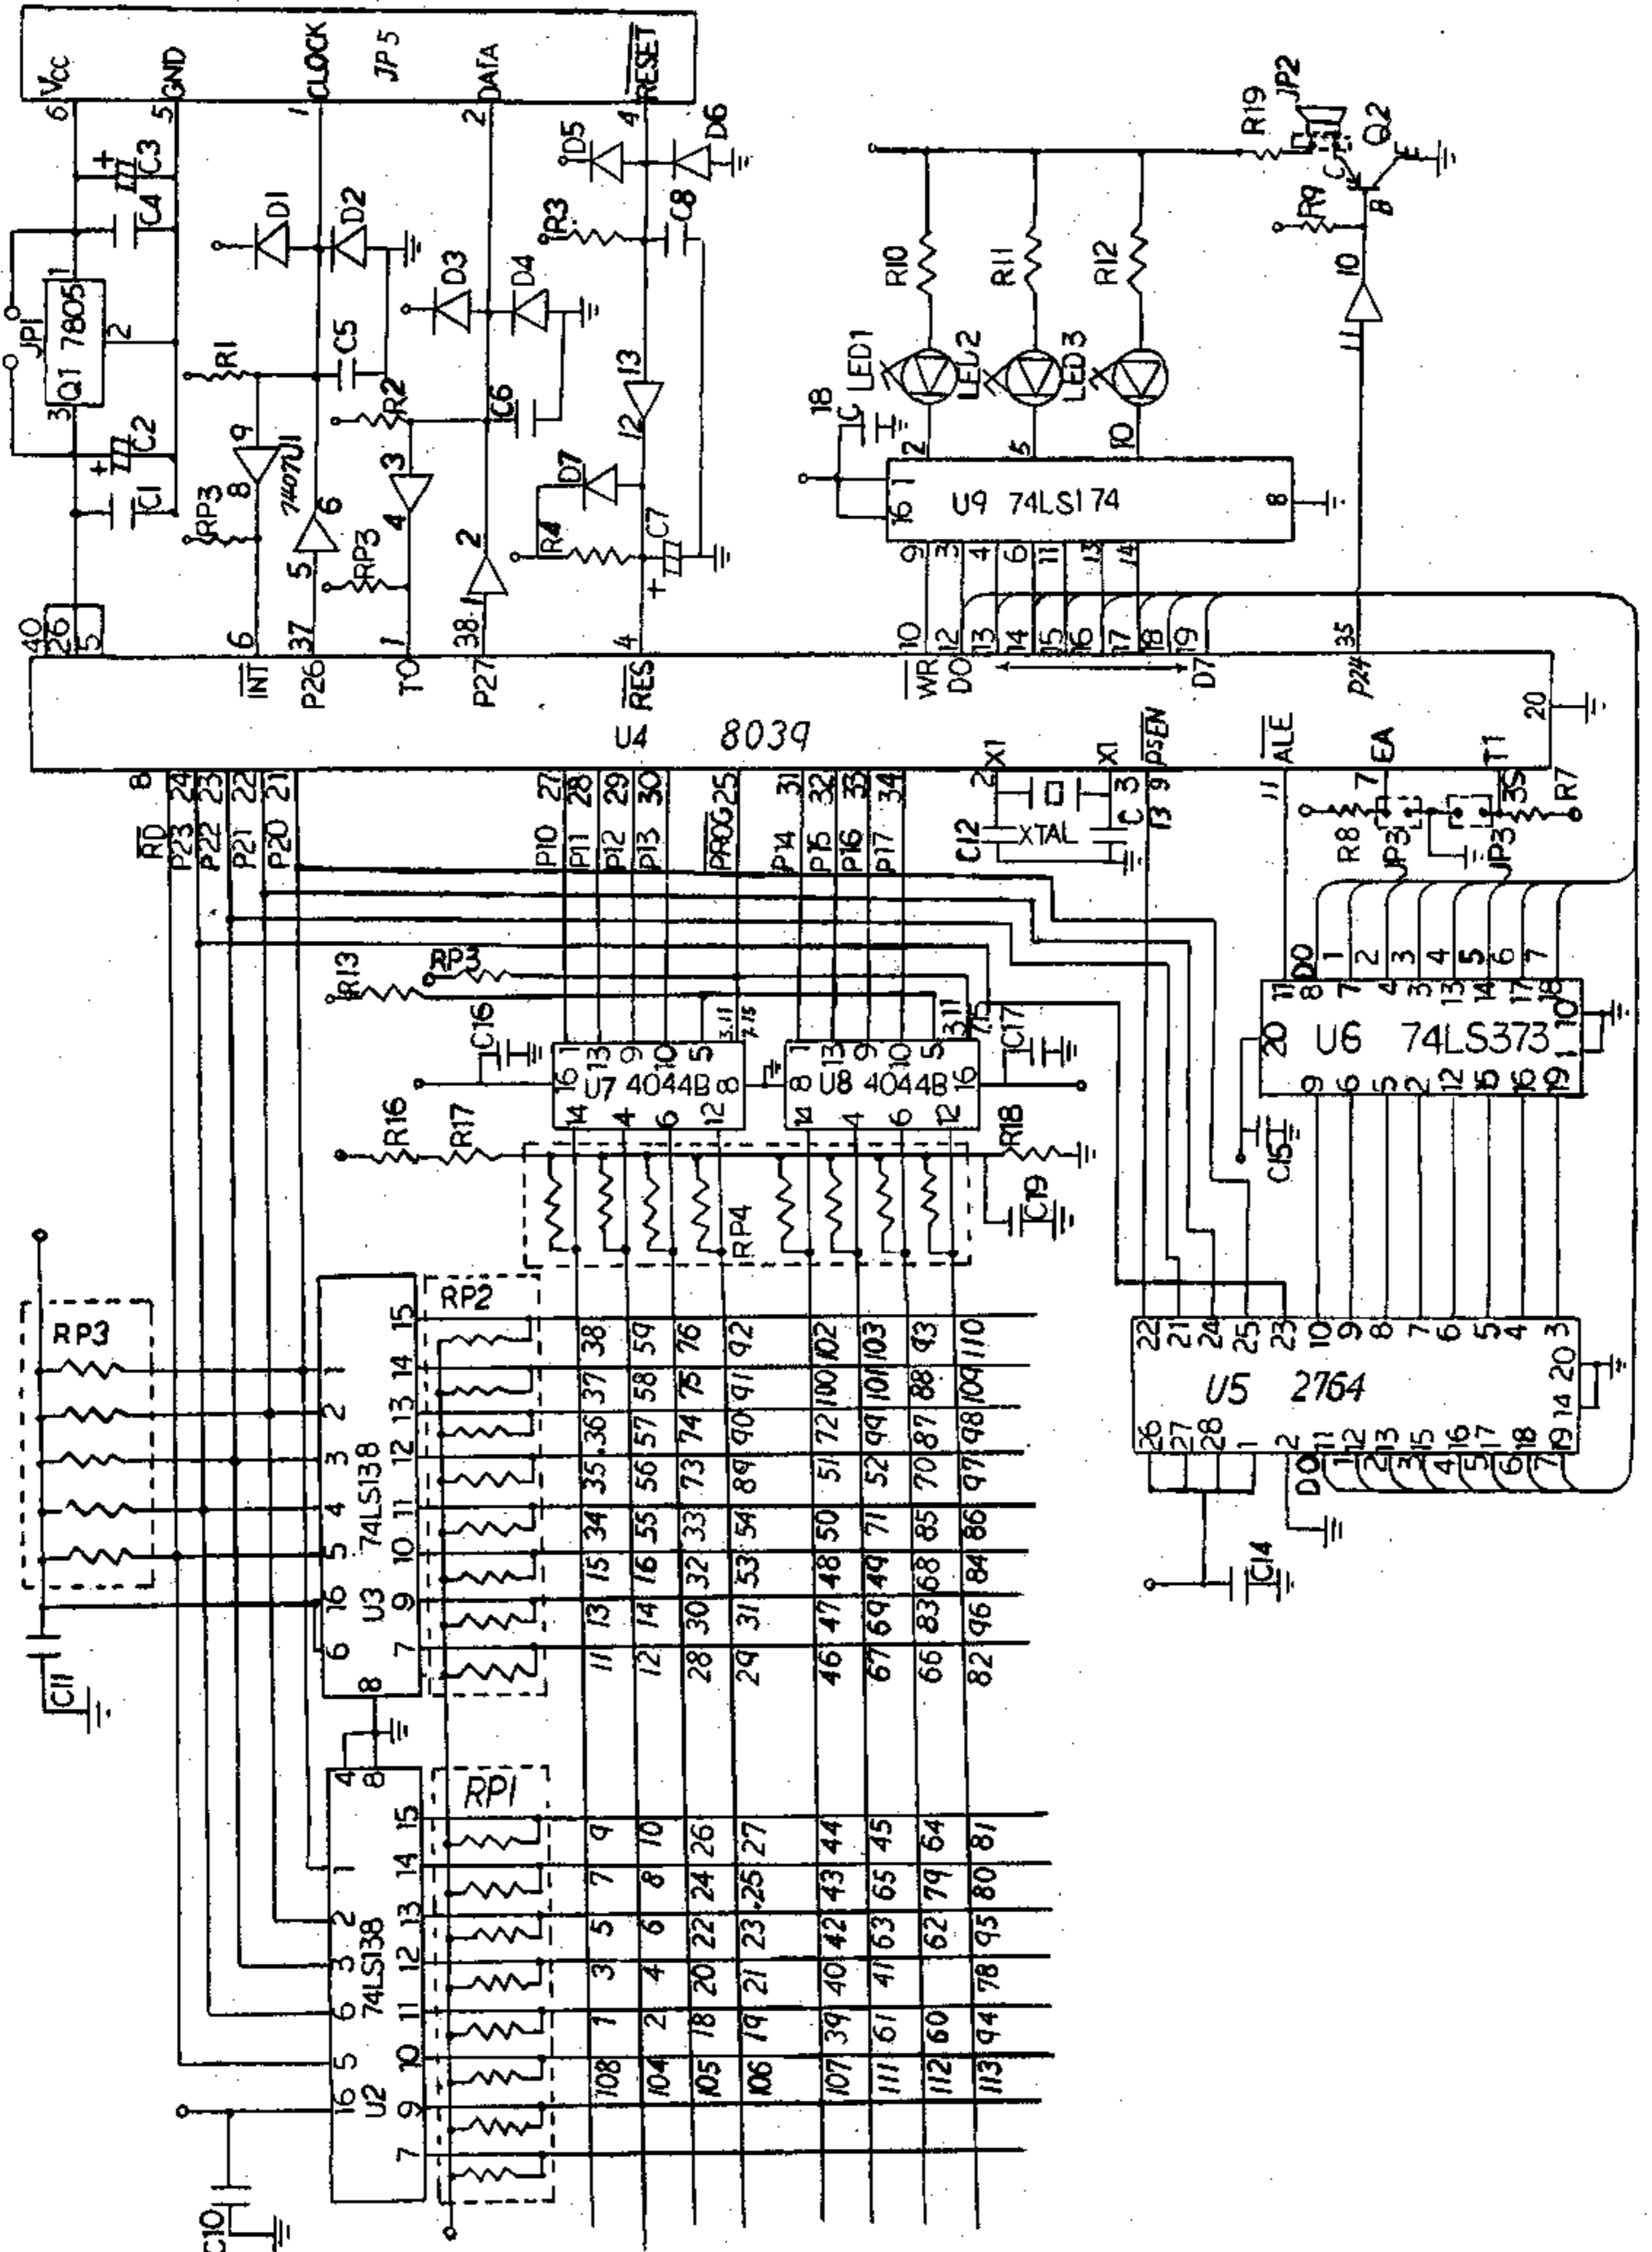

BTC-5339 Rev. 1.1 CIRCUIT DIAGRAM

Typical Taiwan Keyboard

BTC-5339/5349/5359/5369 Rev. 2.0 CIRCUIT DIAGRAM

Typical Taiwan Keyboard

BTC-5339/5349/5359/5369 Rev. 6.1/6.2 CIRCUIT DIAGRAM

Typical Taiwan Keyboard

FK-2001 FK-2002 CIRCUIT DIAGRAM

**FOCUS
2001**