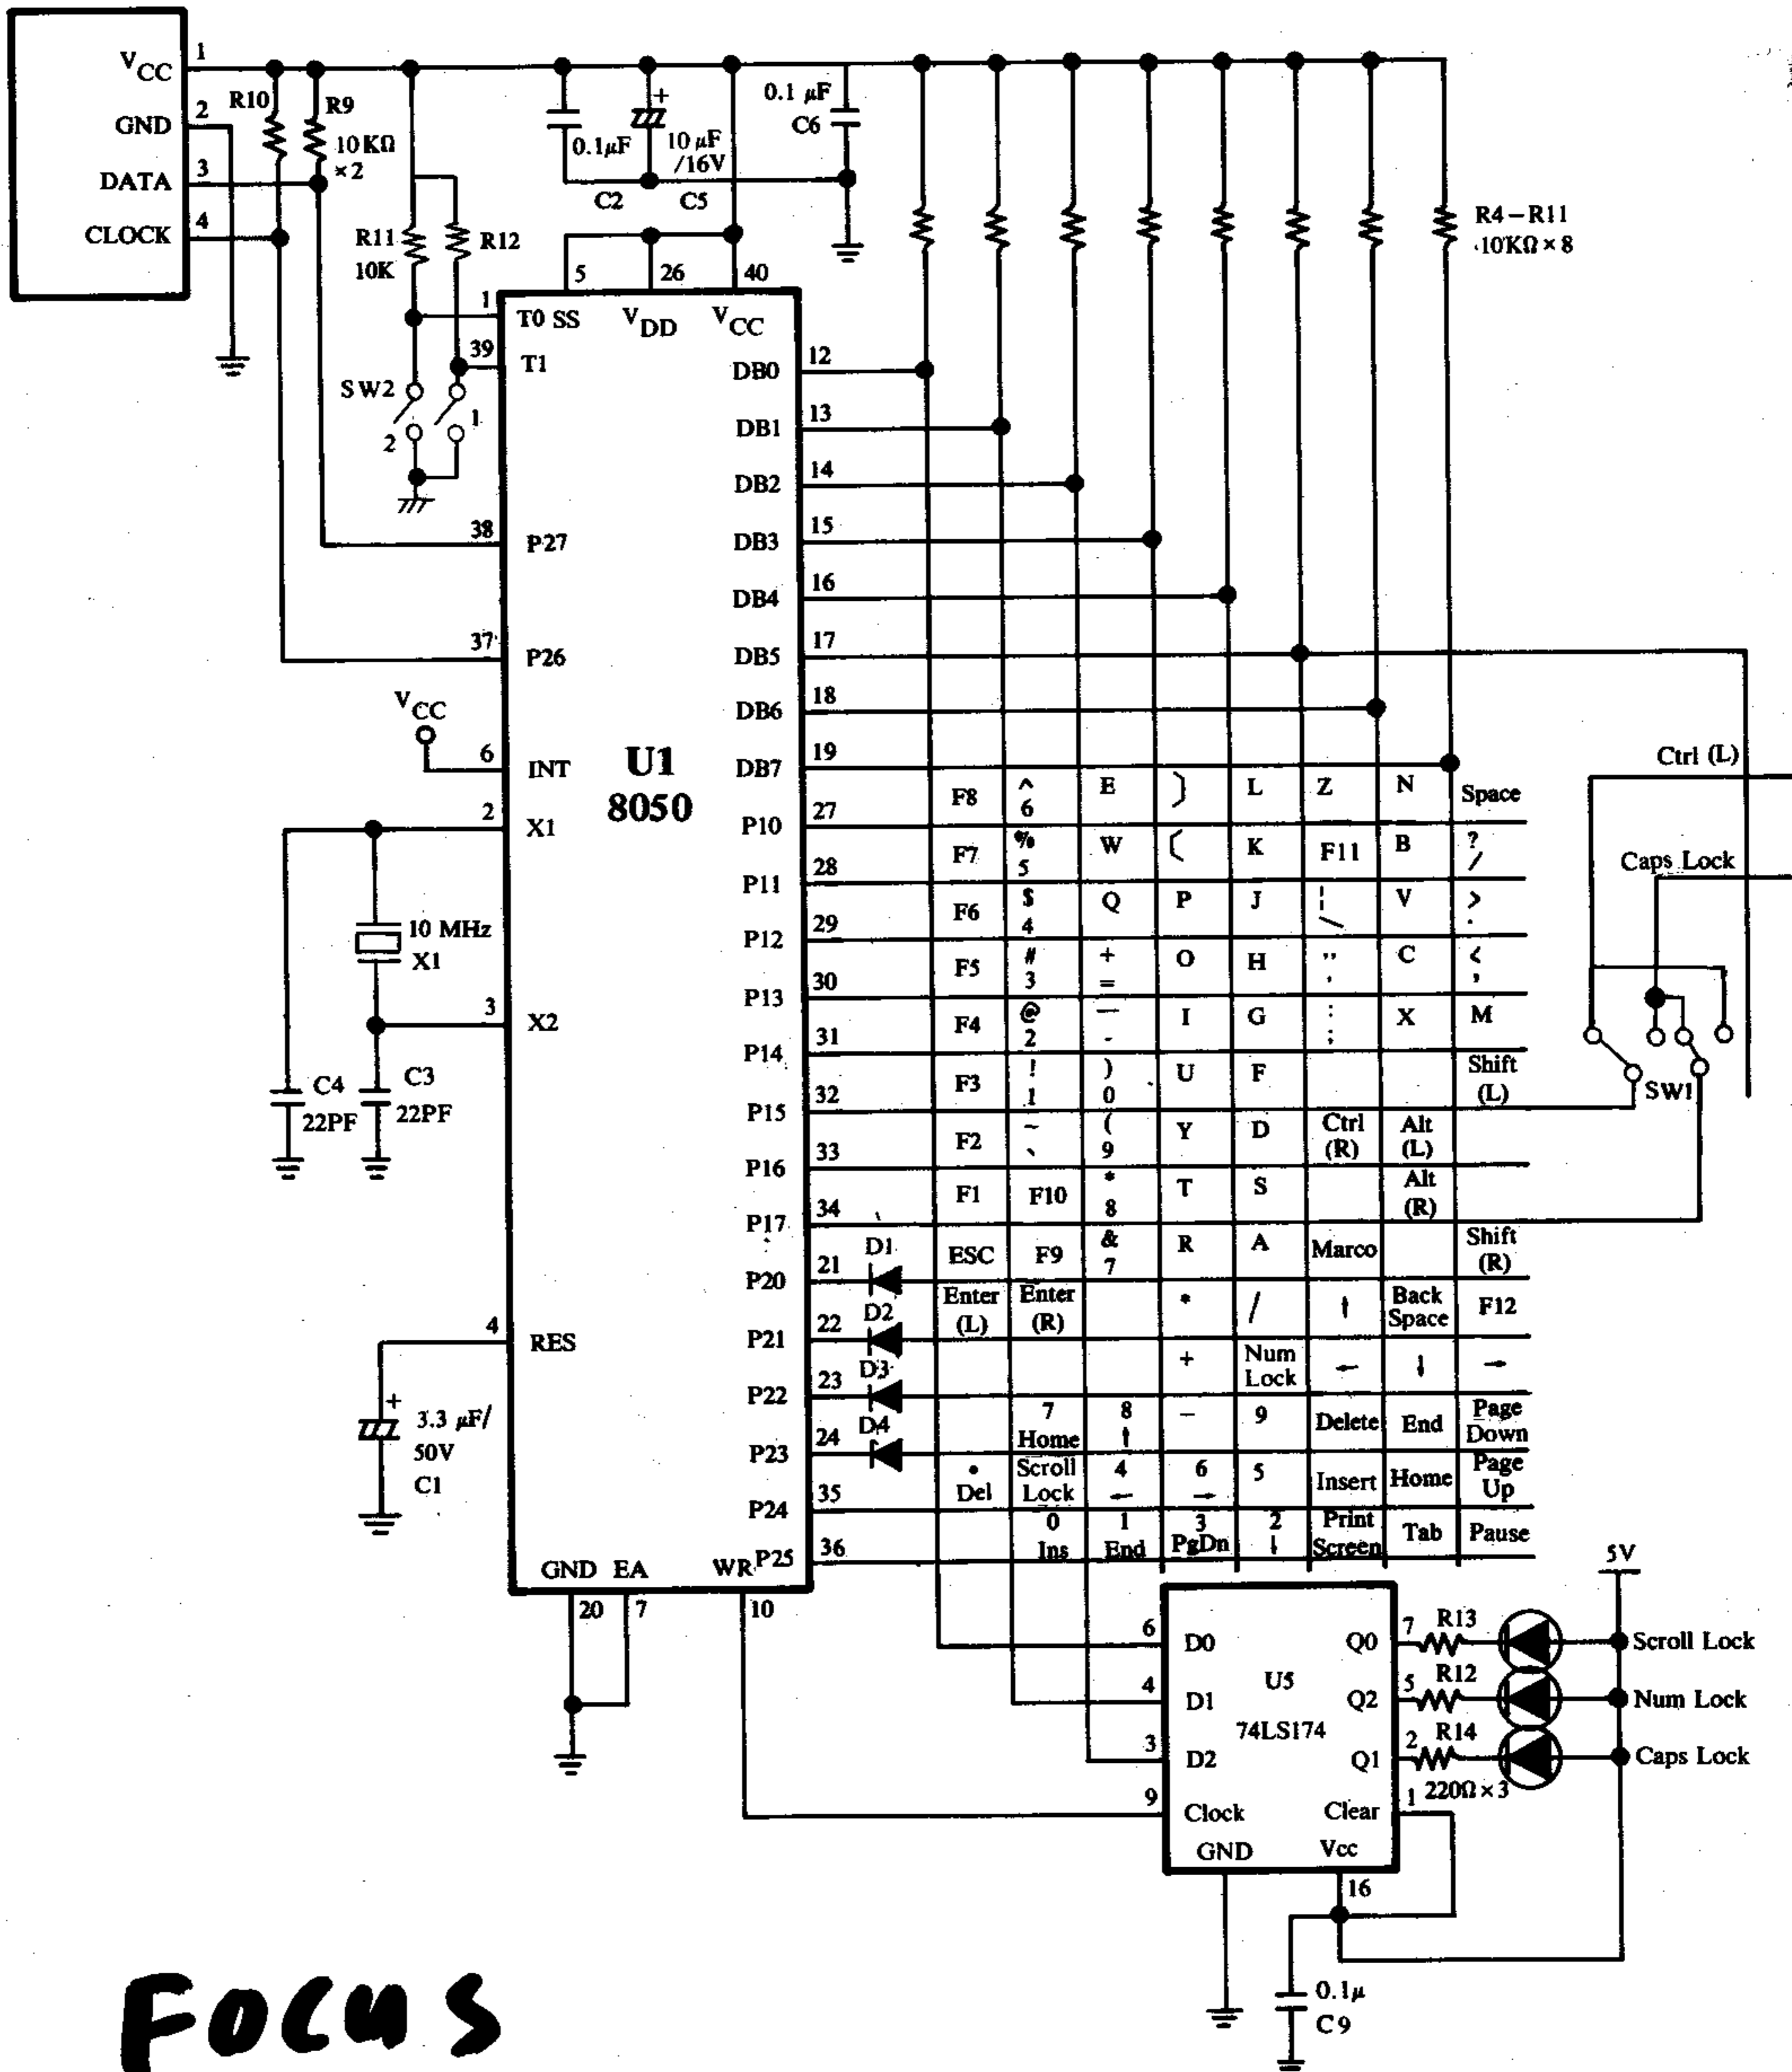

BTC-5339 Rev. 1.1 CIRCUIT DIAGRAM

Typical Taiwan Keyboard

BTC-5339/5349/5359/5369 Rev. 2.0 CIRCUIT DIAGRAM

Typical Taiwan Keyboard

BTC-5339/5349/5359/5369 Rev. 6.1/6.2 CIRCUIT DIAGRAM

Typical Taiwan Keyboard

FK-2001 FK-2002 CIRCUIT DIAGRAM

**FOCUS
2001**