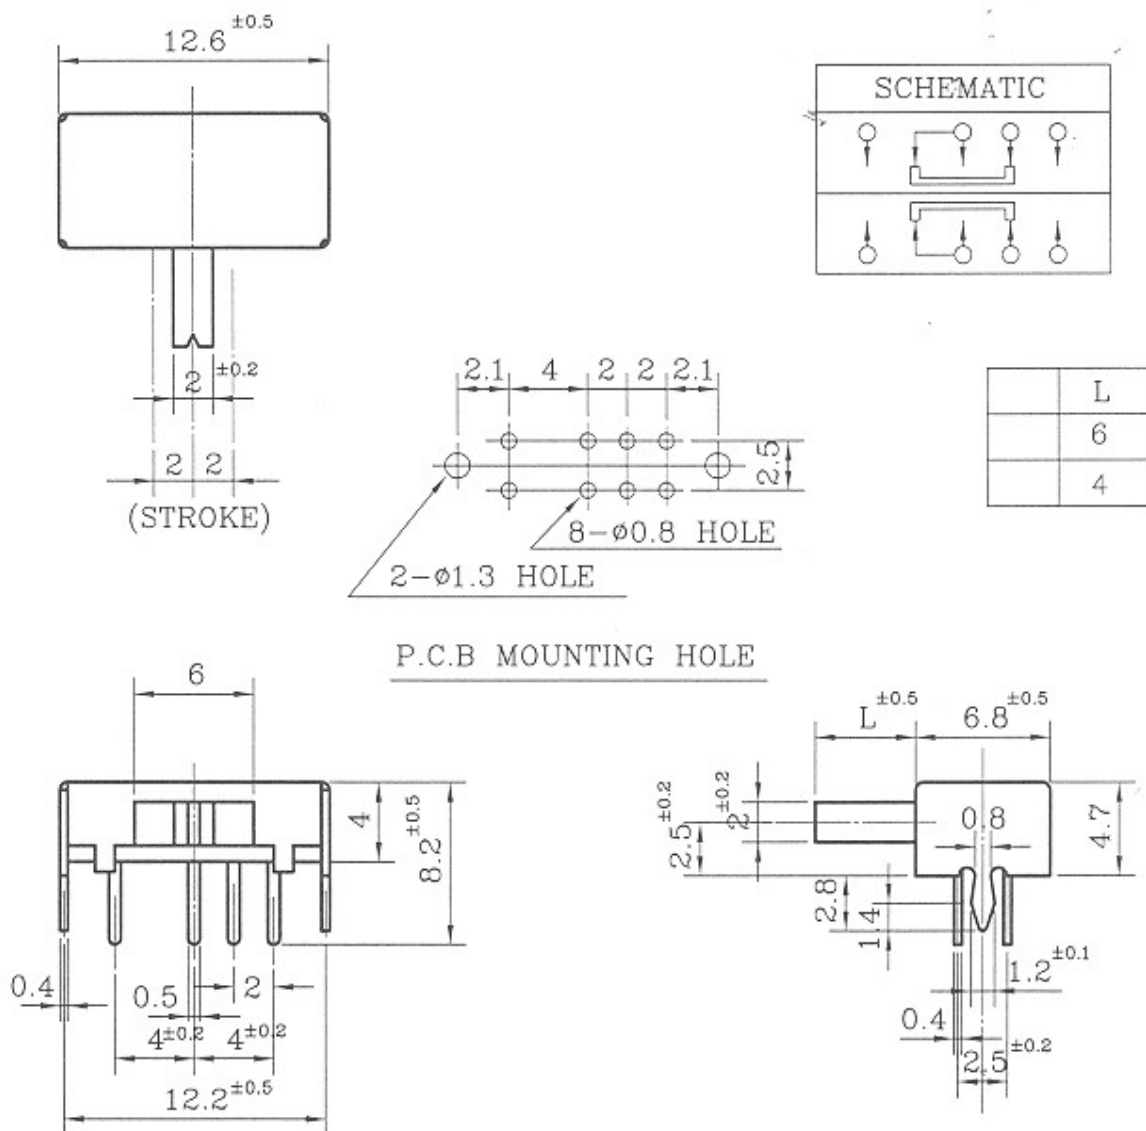

SLIDE SWITCH

MODEL

SV68010F-0203-(L)V-FS

SPECIFICATIONS

Rating	AC125V 0.3A
Contact Resistance	25 mΩ Max.
Insulation Resistance	DC500V-100 MΩ Min.
Withstand Voltage	AC500V-1 Minute
Operating Force	300±200gf
Sizes (m.m.)	As Following Drawings

文管中心
2006.08.24
發行章

NOTE:

1. TOLERANCES UNLESS OTHERWISE SPECIFIED: ± 0.3 mm
2. TIMING: SHORTING

Date

2005.04.02

DWN

何
94.8.3
建志

CHKD

APP'D

吳
94.8.3
碧鋒

TAIWAN ALPHA ELECTRONIC CO., LTD.