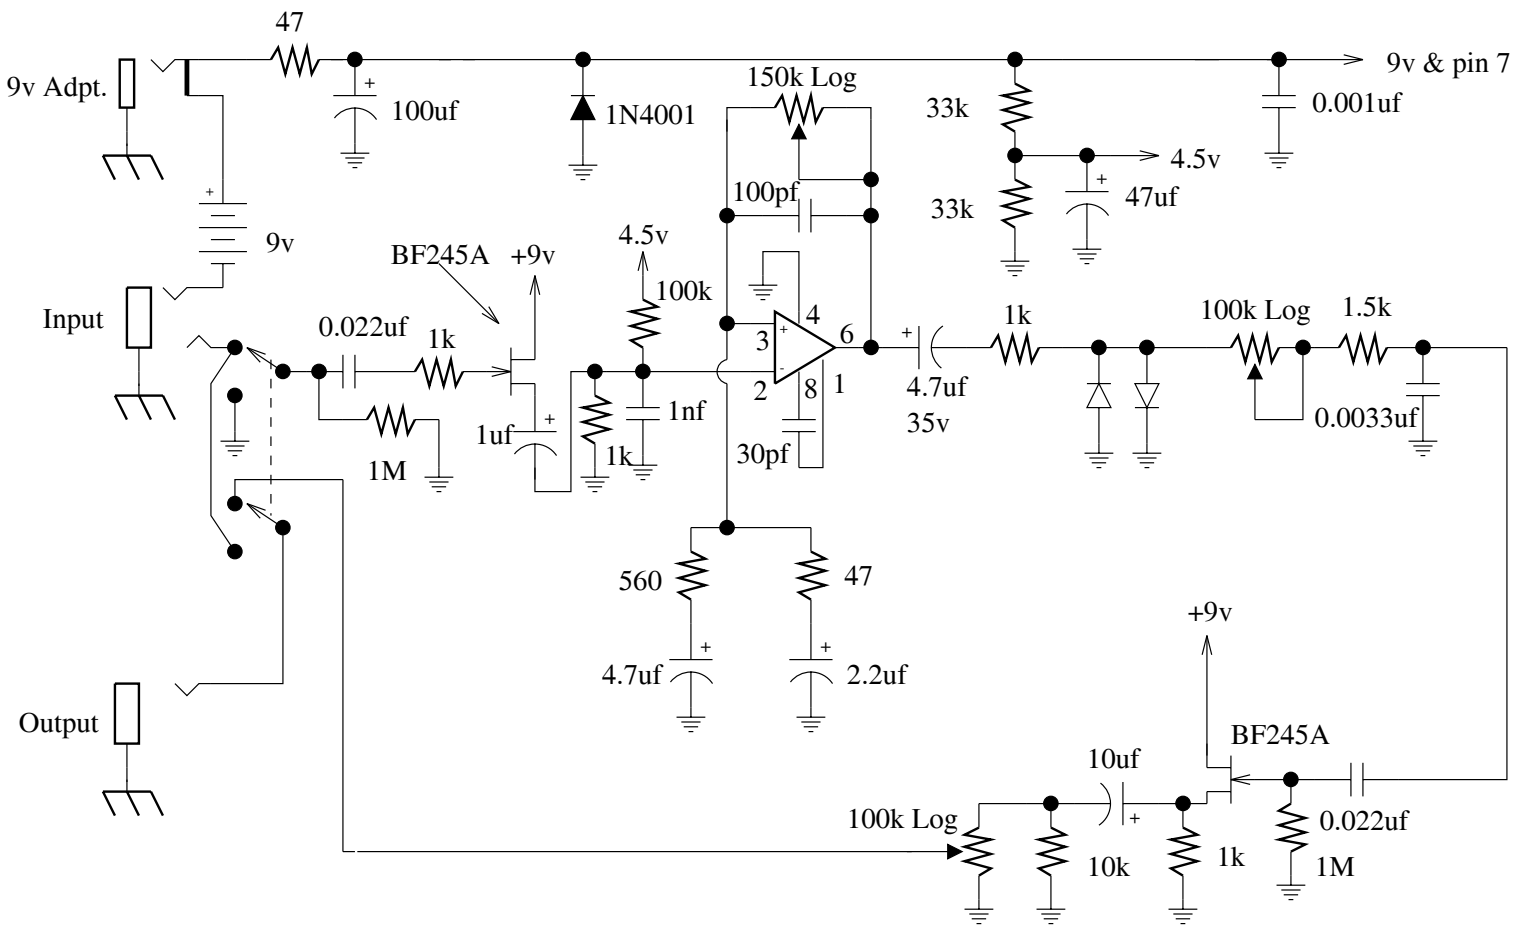

ProCo Rat Distortion

IC = LM308

Diodes = 1N4148