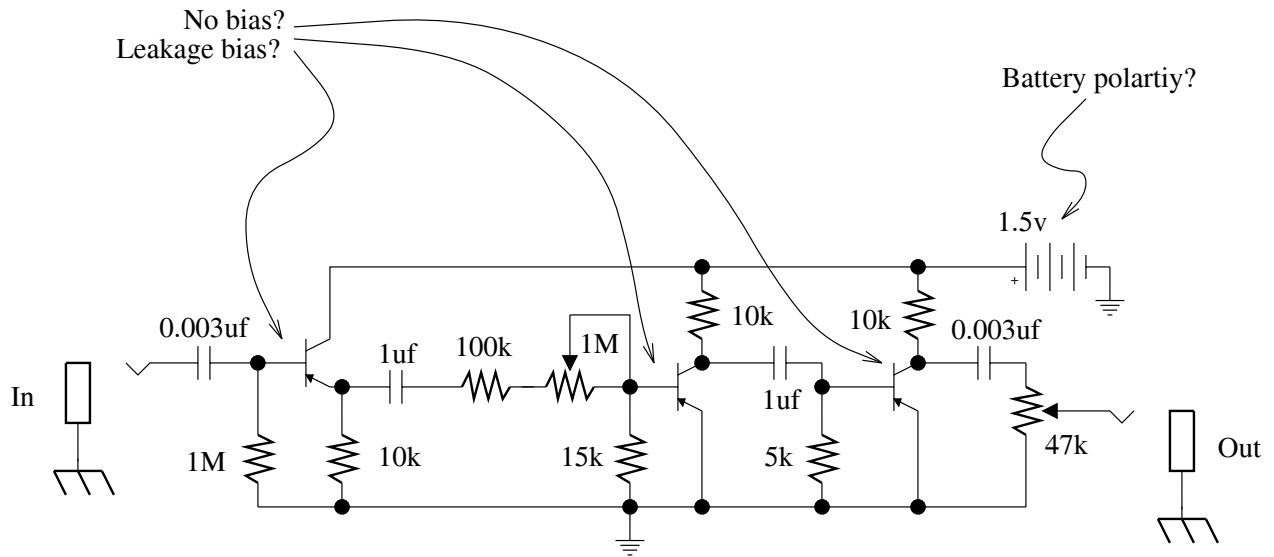

# Olson New Sound

 = 2SB175

Runs on one 1.5v battery!