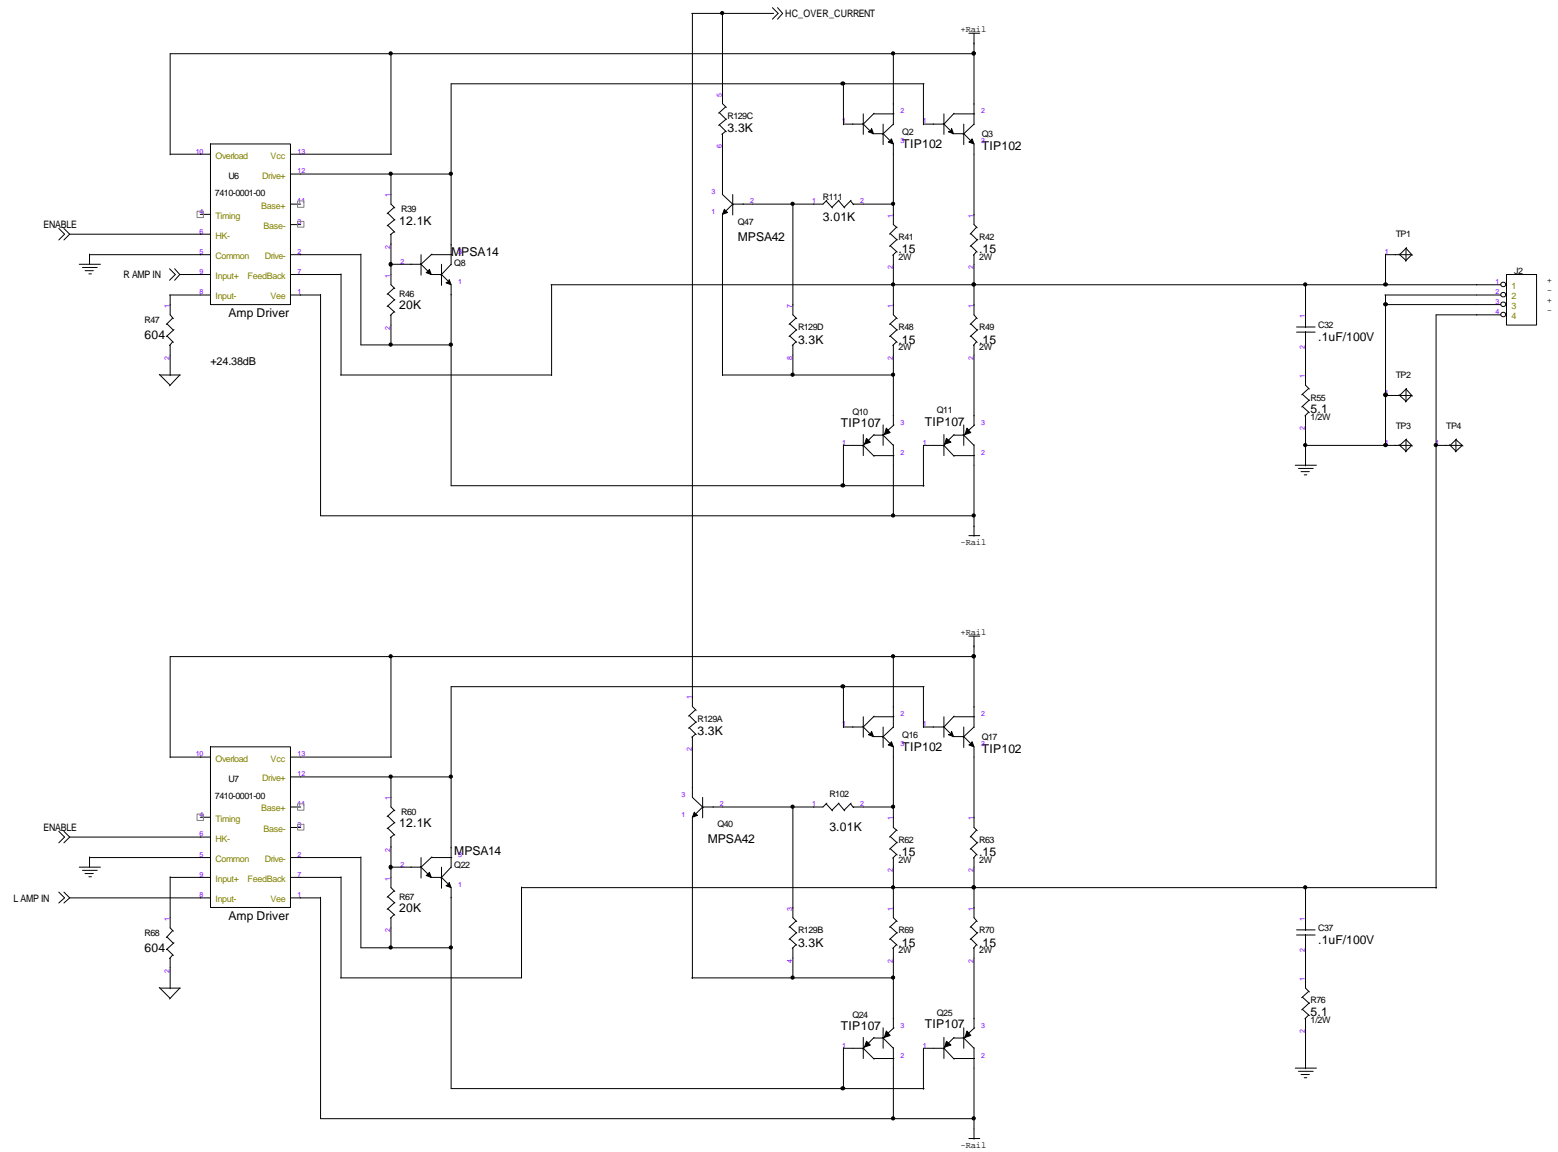

Potentiometer Tapers:
 A - Linear
 B - Log; reverse inserted on PCB for CW Anti-Log
 C - Anti-Log; reverse inserted on PCB for CW Log

U U

Soundstream Technologies			
120 Blue Ravine Road			
Folsom, CA 95630			
Title	Rubicon Lil Wonder Power Amps		
Size	Document Number	Rev	
Custom	7400-0022-00		
Date	Thursday, September 24, 1998	Sheet	1 of 3

Inverter Transformer
 (for each half of winding)
 PRI. = ST 2x18G
 SEC. = 11T 1x18G

- ⏏ = AUDIO POWER
- ⏏ = AUDIO SIGNAL
- ⏏ = CHASSIS
- ⏏ = BATTERY

P. S. RAILS: +/- 25V

Soundstream Technologies
 120 Blue Ravine Road
 Folsom, CA 95630

Title		Rubicon Lil Wonder Power Supply	
Size	Document Number	Rev	
Custom	7400-0022-00		
Date:	Thursday, September 24, 1998	Sheet	2 of 3