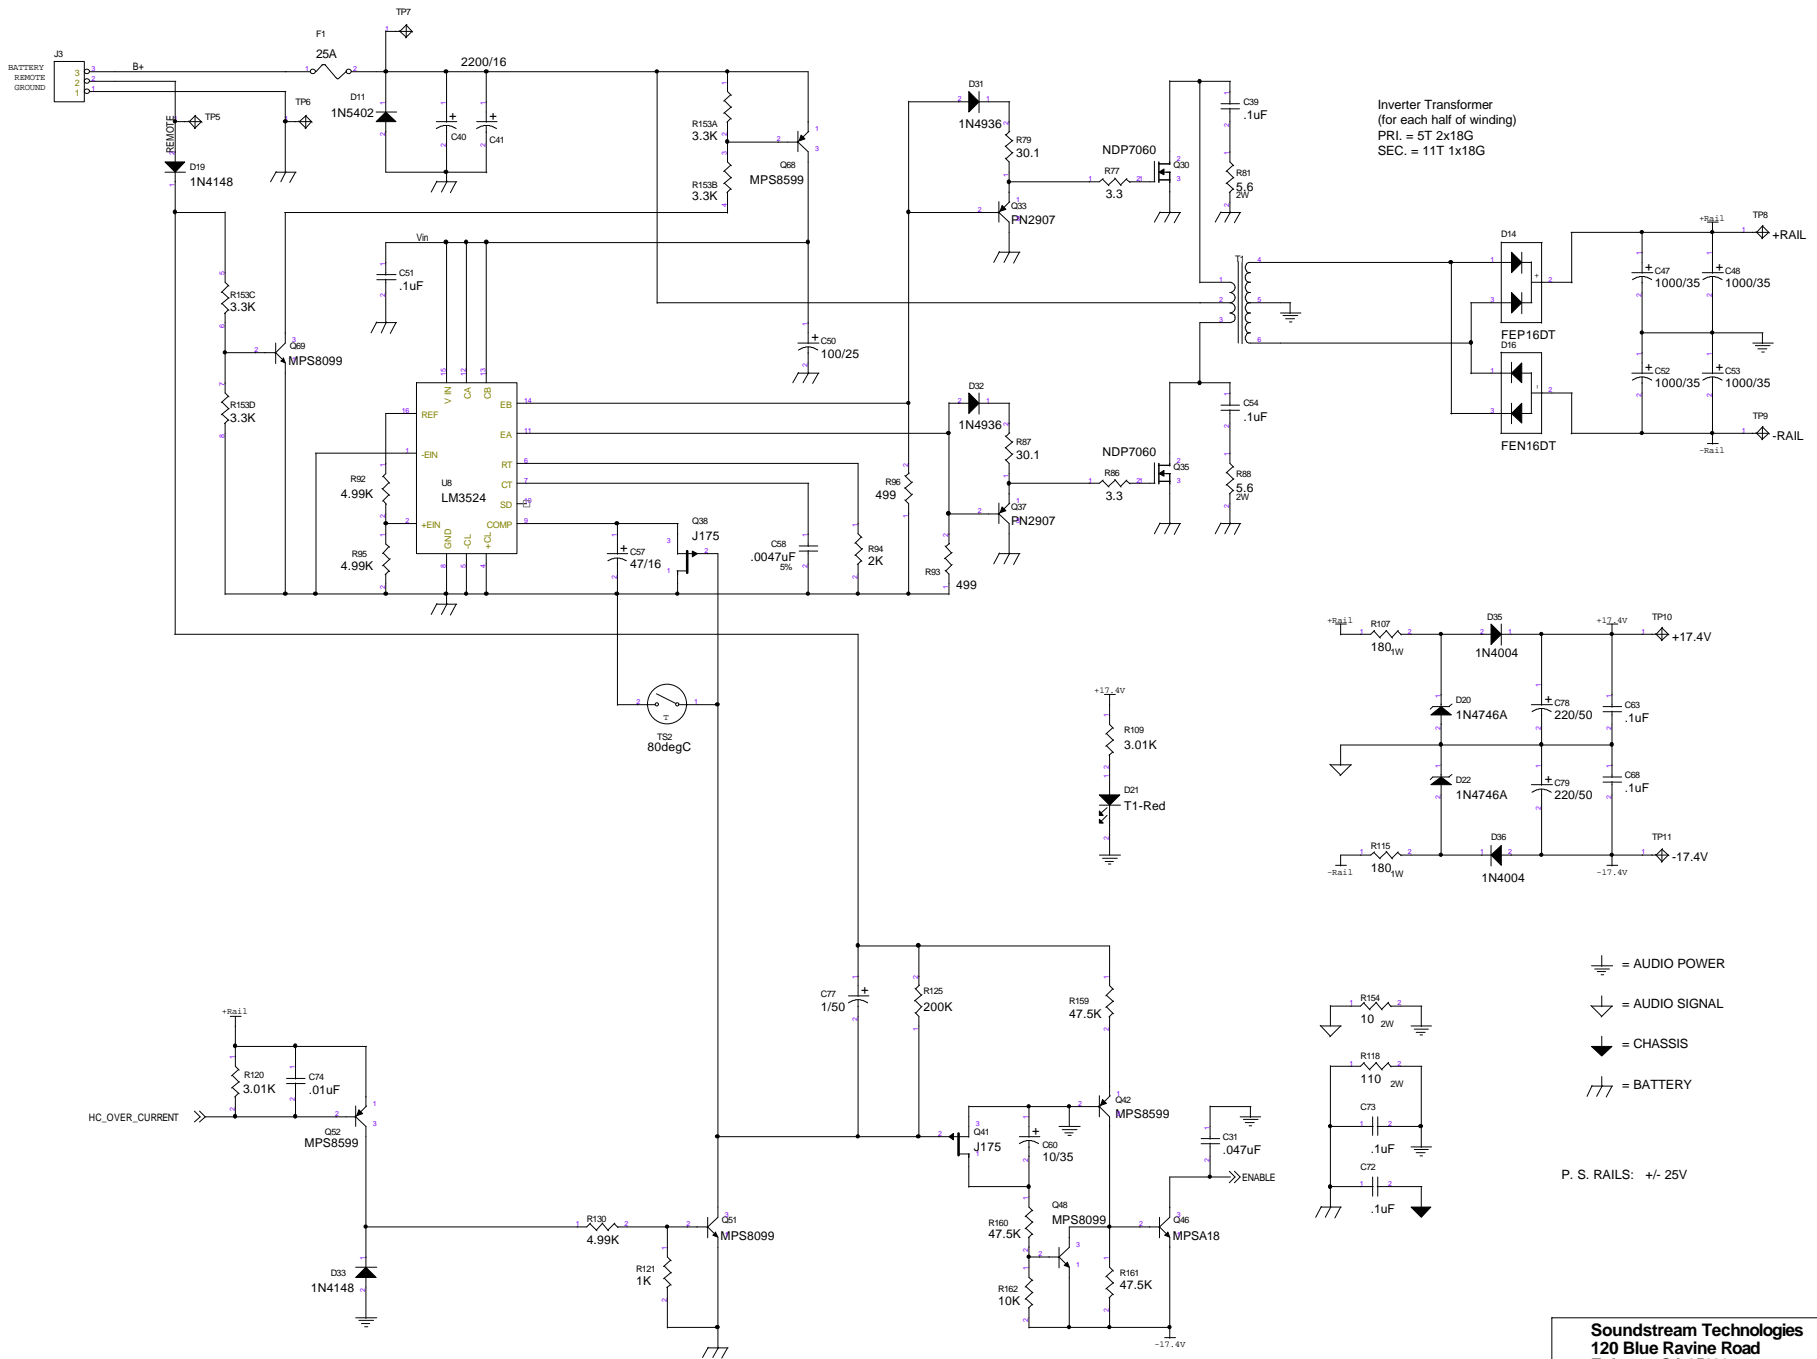

Potentiometer Tapers:
 A - Linear
 B - Log; reverse inserted on PCB for CW Anti-Log
 C - Anti-Log; reverse inserted on PCB for CW Log

U U

Soundstream Technologies			
120 Blue Ravine Road			
Folsom, CA 95630			
Title	Rubicon Lil Wonder Power Amps		
Size	Document Number	Rev	
Custom	7400-0022-00		
Date	Thursday, September 24, 1998	Sheet	1 of 3

Inverter Transformer
 (for each half of winding)
 PRI. = ST 2x18G
 SEC. = 11T 1x18G

- ⏏ = AUDIO POWER
- ⏏ = AUDIO SIGNAL
- ⏏ = CHASSIS
- ⏏ = BATTERY

P. S. RAILS: +/- 25V

Soundstream Technologies
 120 Blue Ravine Road
 Folsom, CA 95630

Title		Rubicon Lil Wonder Power Supply	
Size	Document Number	Rev	
Custom	7400-0022-00		
Date:	Thursday, September 24, 1998	Sheet	2 of 3