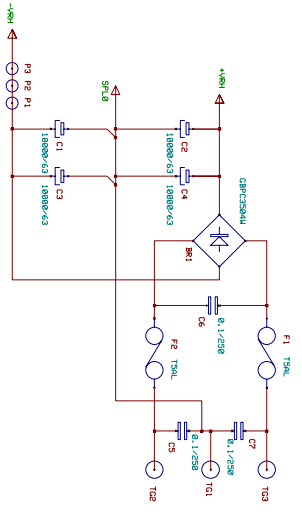

ISSUE	DATE
01	01/24/04
02	03/24/04
03	03/24/04
04	02/20/04

XPA POWER AMP
I/O AND CONTROL STAGES
MUSICAL FIDELITY

ISSUE 02
L1 CHANGED TO L101, L2 CHANGED TO L801
R108, R104 ADDED