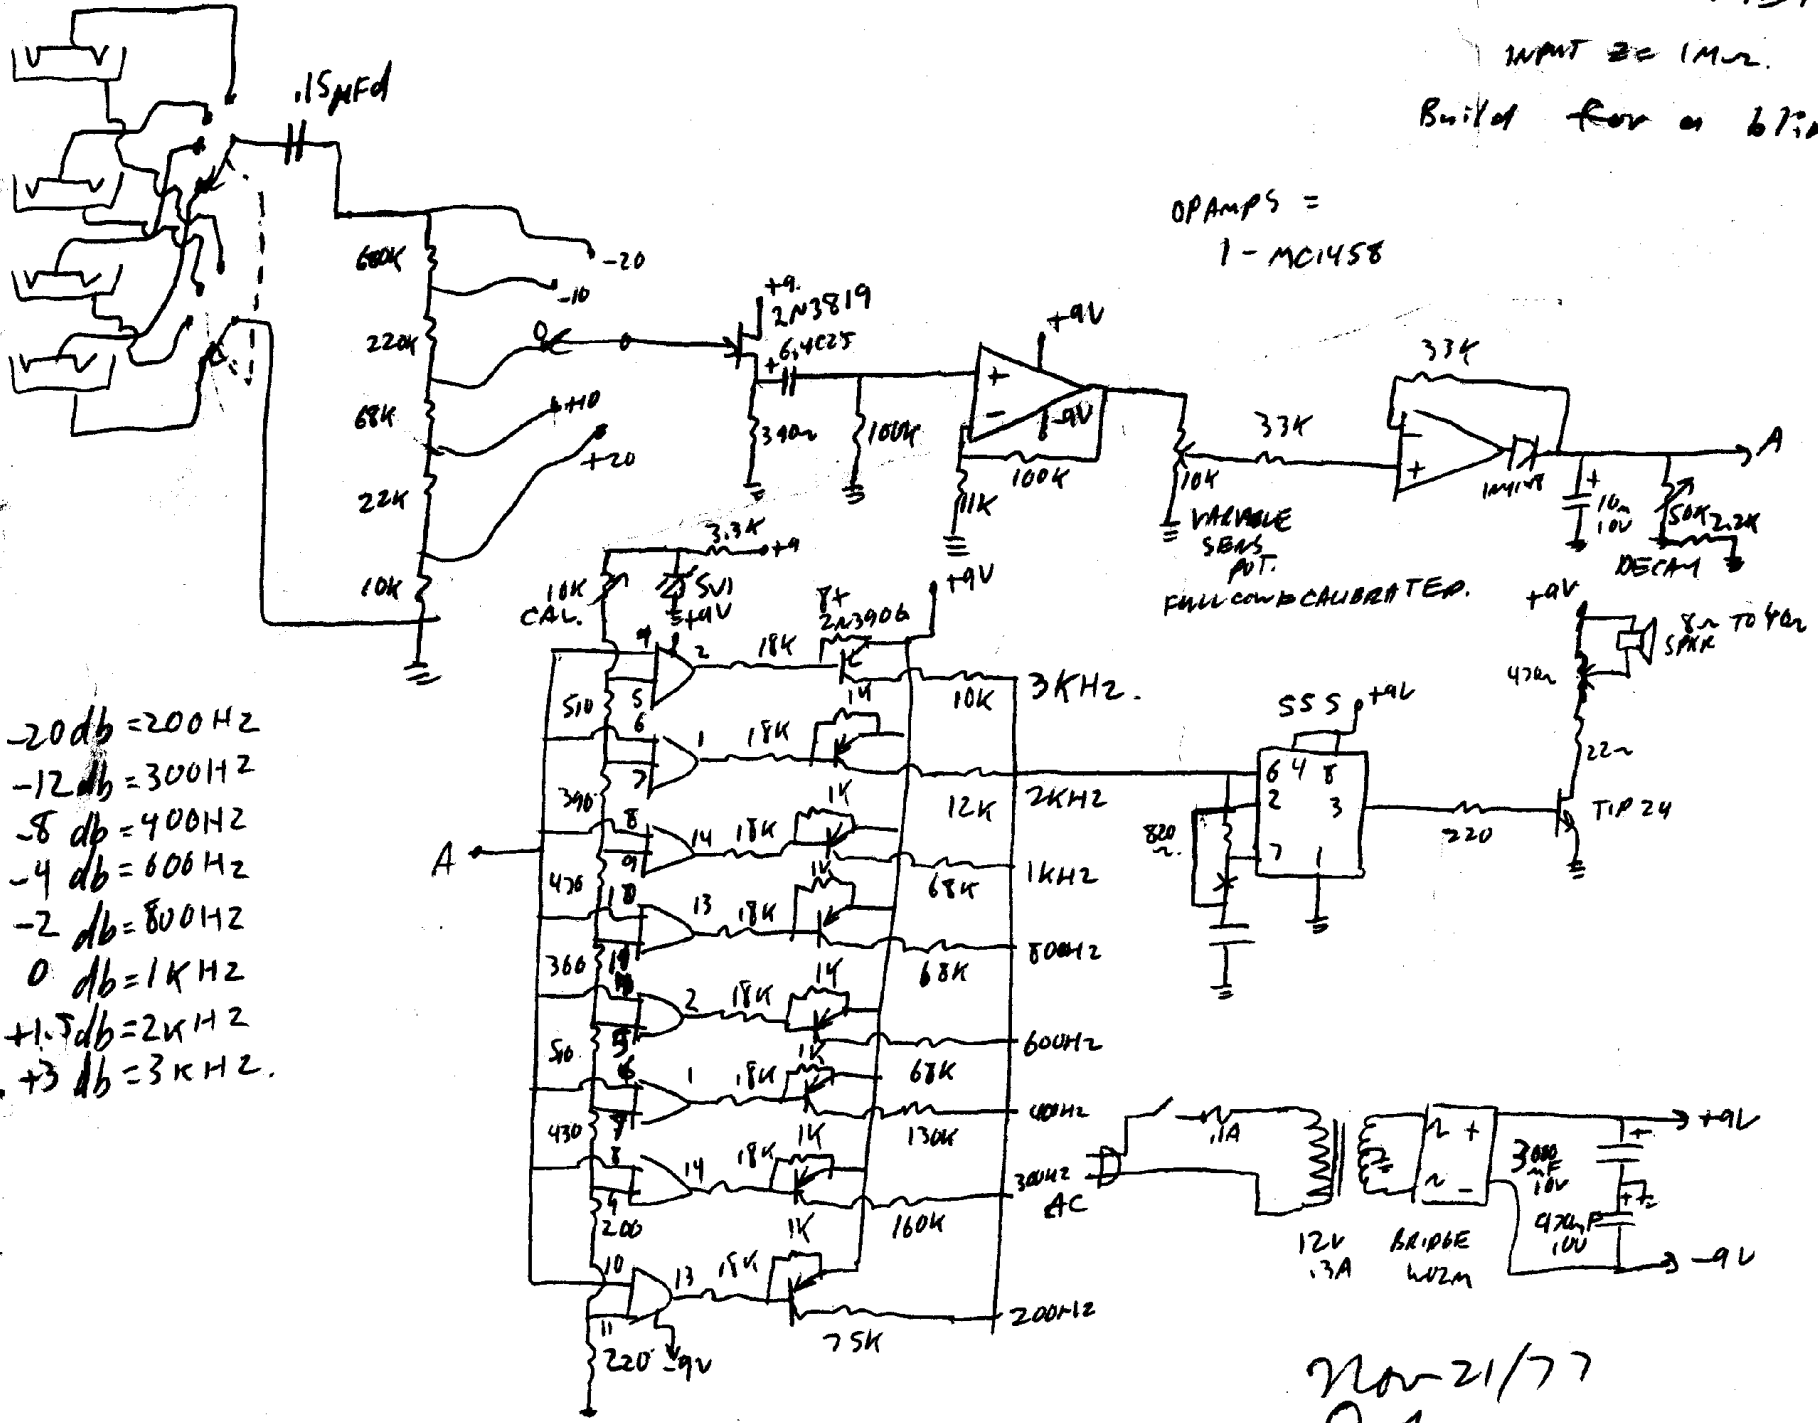

# AUDIO TONE VU METER

INPUT  $\approx$  1mV

Built for a blind DJ

OPAMPS =  
1 - MC1458

VARIABLE  
50K POT.  
FULL COMP CALIBRATED.

- 20db = 200 HZ
- 12db = 300 HZ
- 8db = 400 HZ
- 4db = 600 HZ
- 2db = 800 HZ
- 0db = 1 KHZ
- +1.5db = 2 KHZ
- +3db = 3 KHZ

2 IC'S  
-A3302

Nov 21/77  
D. Fross  
P.O. Box 778  
Edmonton, Alberta T5T 2C4